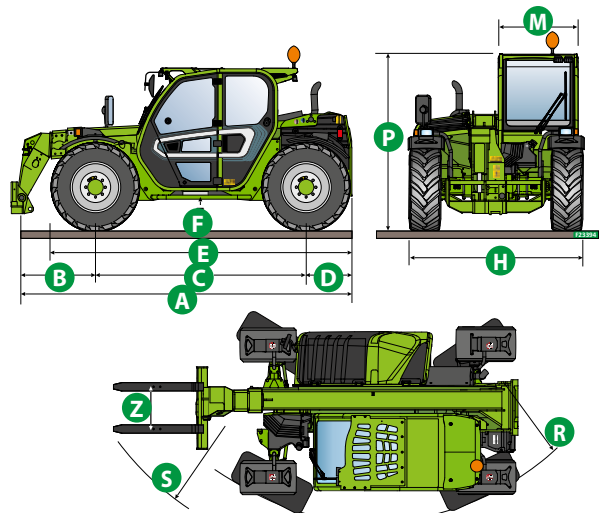

DIMENSIONS

	TF33.7		
A (mm)	4310		
B (mm)	970		
C (mm)	2740		
D (mm)	600		
E (mm)	3910		
F (mm)	290		
H (mm)	2100		
M (mm)	1010		
P (mm)	2120 (2020 L)		
R (mm)	3930		
S (mm)	4660		
Z (mm)	850